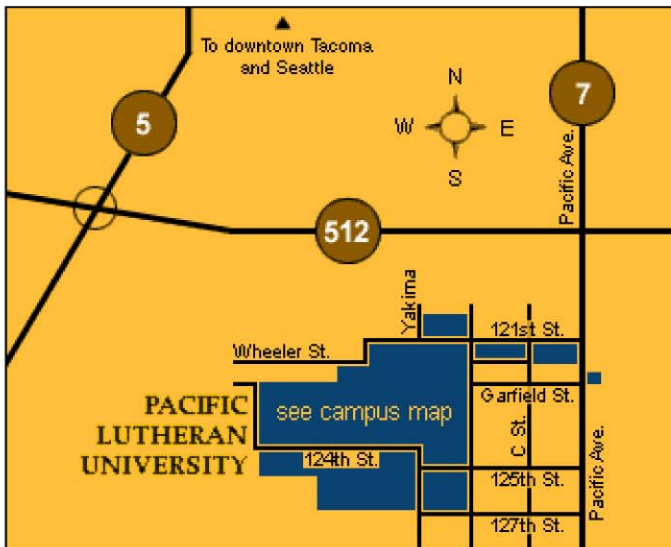

# Pacific Lutheran University

The primary venue for NORM will be the Morken Center for Learning and Technology (Building 31). Plenary lectures will be held in Leraas Lecture Hall, Rieke Science Center (Building 32). Some special events will be held in the University Center (Building 34). Free parking is available where marked below.

## Directions

## Getting to PLU

Pacific Lutheran University is located 7 miles south of downtown Tacoma, Washington. Take exit 127 off Interstate 5 and head east on Highway 512. Continue on 512 for approximately two miles to Pacific Avenue (Parkland-Spanaway exit). Turn right (south) on Pacific Avenue to 121st Street. Turn right on 121st.

## Directions to the Museum of Glass

From I-5 north (from PLU)  
 Take the I-705 North exit,  
 Take the S. 21st St. Exit  
 Turn left onto S. 21st Street  
 Turn right onto Pacific Ave  
 Turn right onto Hood St.  
 Turn right at stop sign onto S. 15th St. which becomes a ramp that curves to left.  
 Turn left on to E. Dock St  
 Museum of Glass on left.