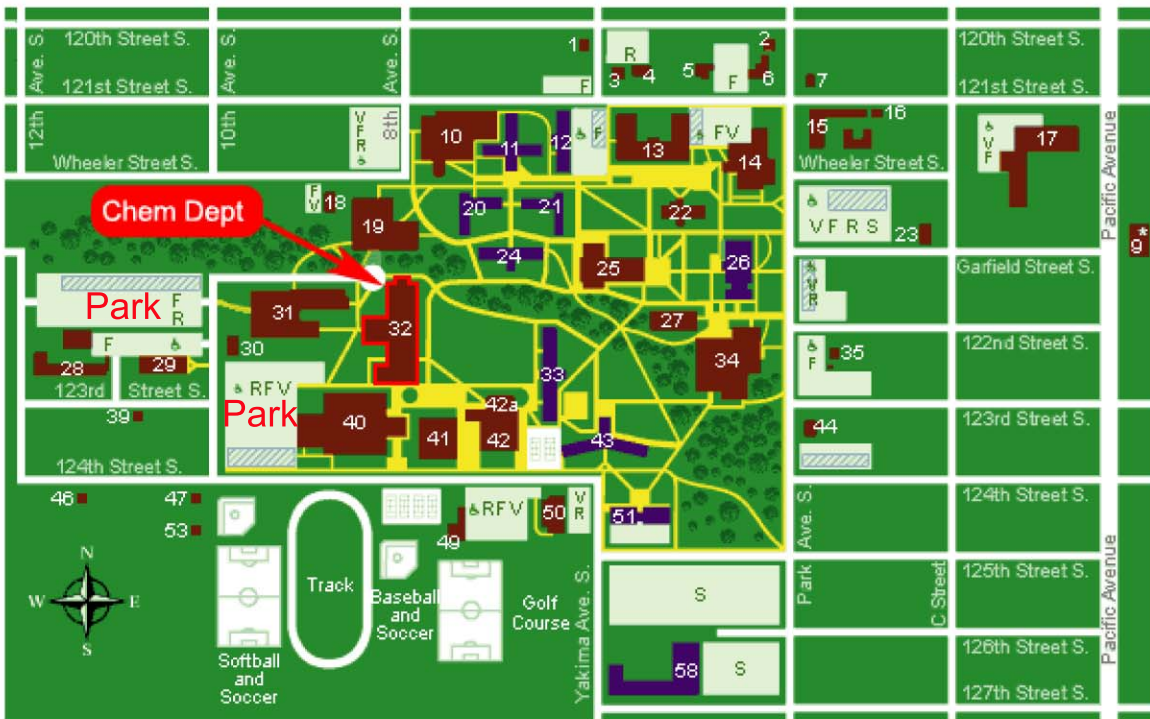

# Pacific Lutheran University

The primary venue for NORM will be the Morken Center for Learning and Technology (Building 31). Plenary lectures will be held in Leraas Lecture Hall, Rieke Science Center (Building 32). Some special events will be held in the University Center (Building 34). Free parking is available where marked below.

## Directions

## Getting to PLU

Pacific Lutheran University is located 7 miles south of downtown Tacoma, Washington. Take exit 127 off Interstate 5 and head east on Highway 512. Continue on 512 for approximately two miles to Pacific Avenue (Parkland-Spanaway exit). Turn right (south) on Pacific Avenue to 121st Street. Turn right on 121st.

## Directions to the Museum of Glass

From I-5 north (from PLU)  
 Take the I-705 North exit,  
 Take the S. 21st St. Exit  
 Turn left onto S. 21st Street  
 Turn right onto Pacific Ave  
 Turn right onto Hood St.  
 Turn right at stop sign onto S. 15th St. which becomes a ramp that curves to left.  
 Turn left on to E. Dock St  
 Museum of Glass on left.